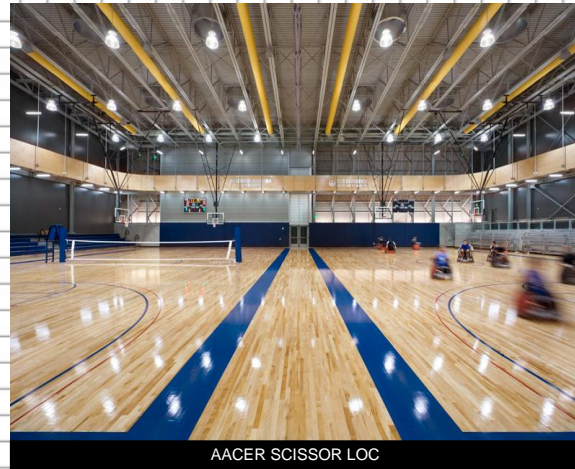

MONDO MULTIPURPOSE

HARDWOOD

SYNTHETIC TURF

TENNIS COURTS

RUNNING TRACKS

AACER SCISSOR LOC