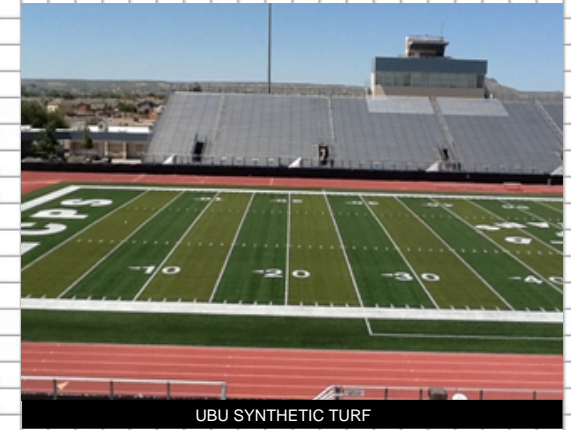

With over **36 years of experience** as sport builders, **Robert Cohen** and **Sport Surfaces Distributing, Inc.** have become synonymous with **quality award-winning performance** and maximum **customer satisfaction** in the athletic construction industry. We sell and install the finest **courts, fields, and sport floors**, and are distributors and certified installation contractors for **MONDO, UBU, DECOTURF, RB RUBBER, AACER, HARO, and STOCKMEIER URETHANES**. We offer cooperative purchasing through **GSA, AEPA, CES, CMAS and TCPN**.

1311 Cuesta Abajo Ct. NE, Ste B

Albuquerque, NM 87113

UBU SYNTHETIC TURF

DECOTURF TENNIS

ARIZONA STATE UNIVERSITY MONDOTRACK

LAS CRUCES NM FIELD OF DREAMS

MONDO MULTIPURPOSE

HARDWOOD

SYNTHETIC TURF

TENNIS COURTS

RUNNING TRACKS

AACER SCISSOR LOC

MONDO ADVANCE

MONDO SUPER-X

TEXAS TECH UNIVERSITY MONDOTRACK

SOUTHRN METHODIST UNIVERSITY MONDO SPORT IMPACT